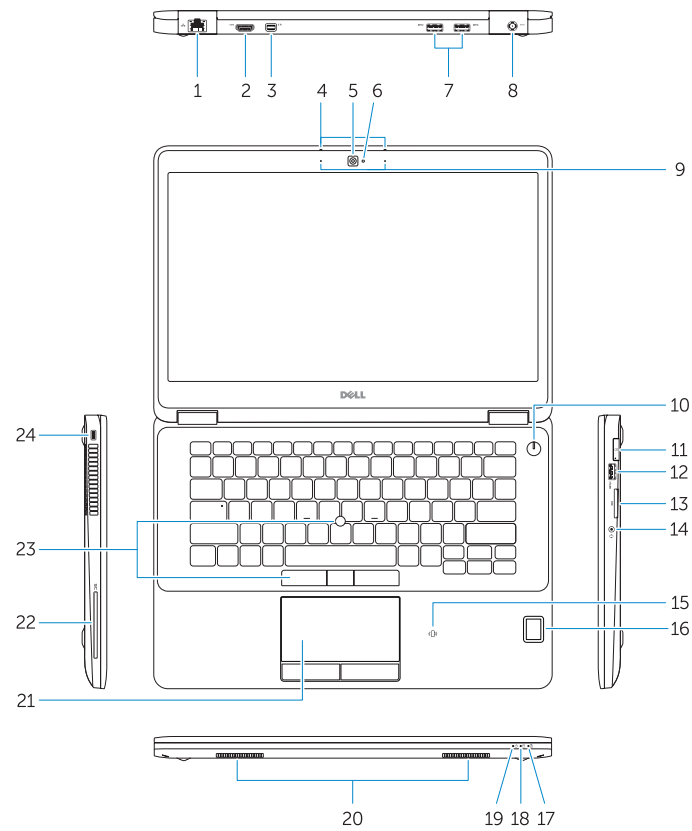

P61G

P61G001

Latitude 14-7470/E7470

Features

Funktioner | Ominaisuudet | Funksjoner | Funktionen

1. Network connector
2. HDMI connector
3. Mini DisplayPort
4. Microphones (only in touchscreen)
5. Camera
6. Camera-status light
7. USB 3.0 connectors (2)
8. Power connector
9. Microphones (only in non-touchscreen)
10. Power button
11. SIM port (optional)
12. USB 3.0 connector with PowerShare
13. Memory card reader
14. Headset connector